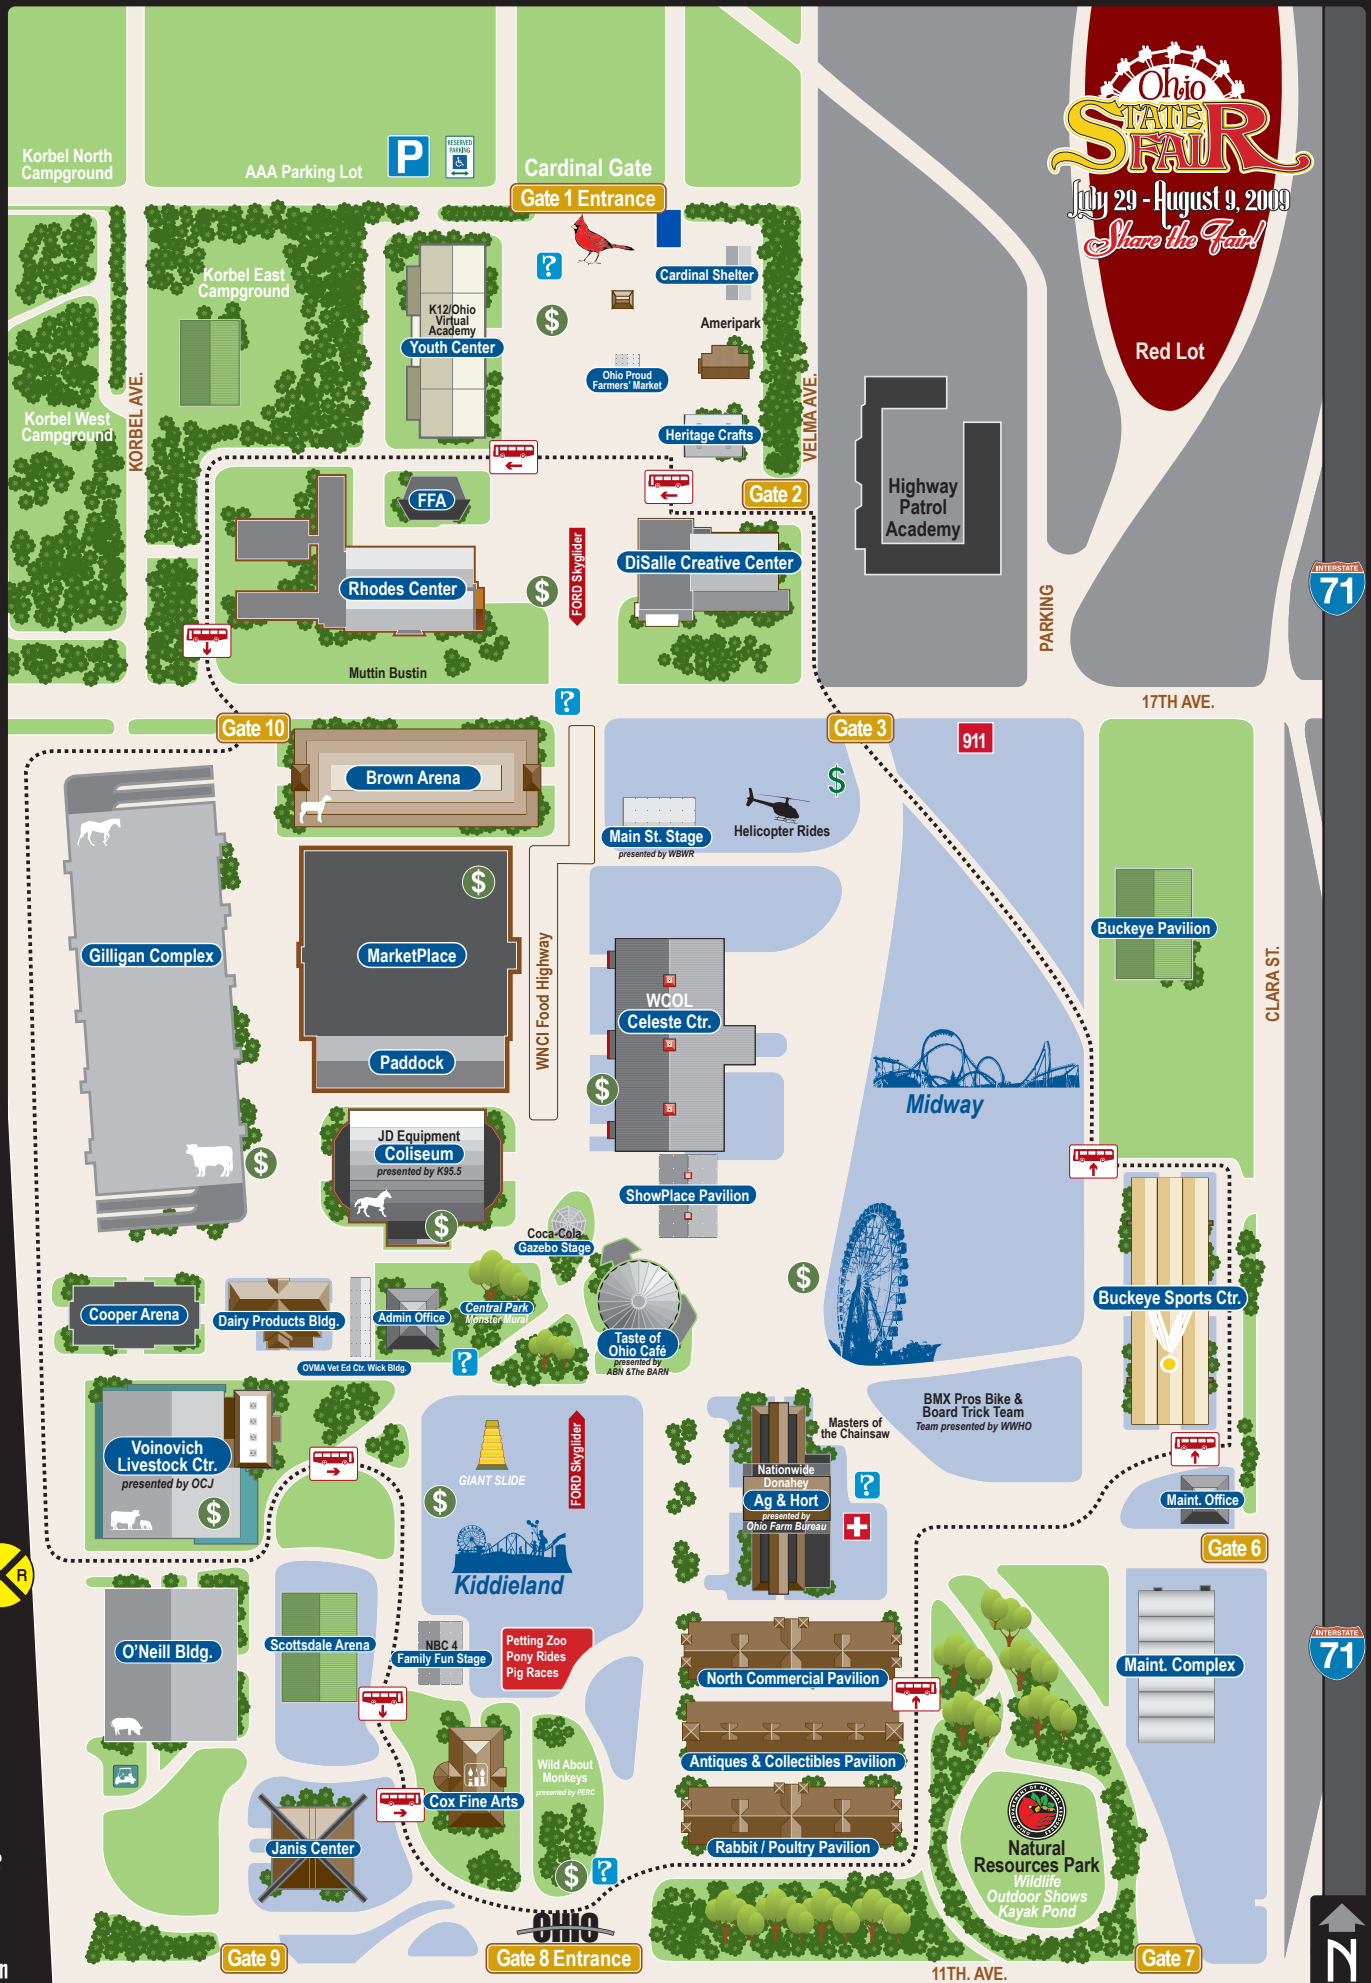

# OHIO STATE FAIR MAP

-  ATM
-  Coca-Cola Info Ctrs.
-  Express Shuttle
-  Gift Shop
-  First Aid Station